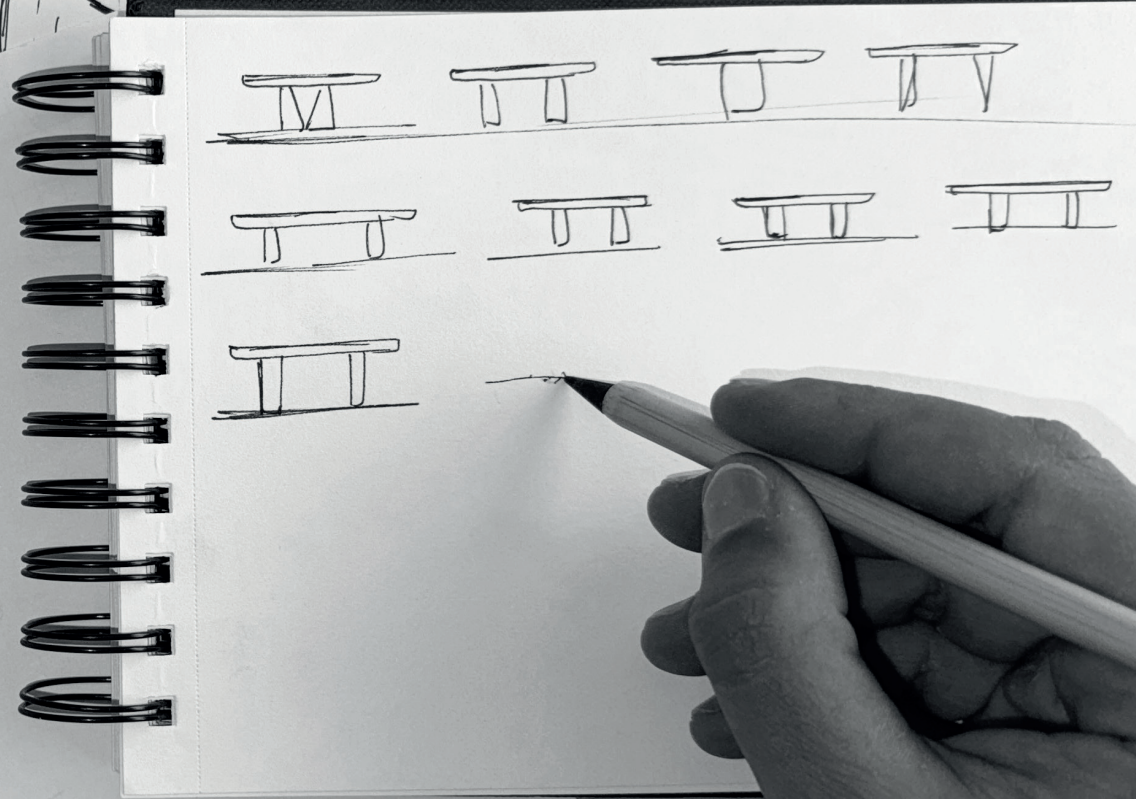

StudioTablas

Where **contemporary design** meets artisanal woodworking. We are a studio-workshop dedicated to crafting bespoke, made-to-measure furniture, where meticulous attention to detail makes every piece inherently unique.

Walnut Stain

Aged Oak

Natural Oak

Luma Coffee Table

80 CM: L1: 80 CM, L2: 29 CM, W1: 40 CM, W2: 22 CM, H: 35 CM/ 40CM.
100 CM: L1: 100 CM, L2: 47 CM, W1: 50 CM, W2: 25 CM, H: 35 CM/ 40CM.
120 CM: L1: 120 CM, L2: 65 CM, W1: 60 CM, W2: 30 CM, H: 35 CM/ 40CM/ 45CM.
140 CM: L1: 140 CM, L2: 83 CM, W1: 70 CM, W2: 35 CM, H: 40 CM/ 45CM/ 50CM.