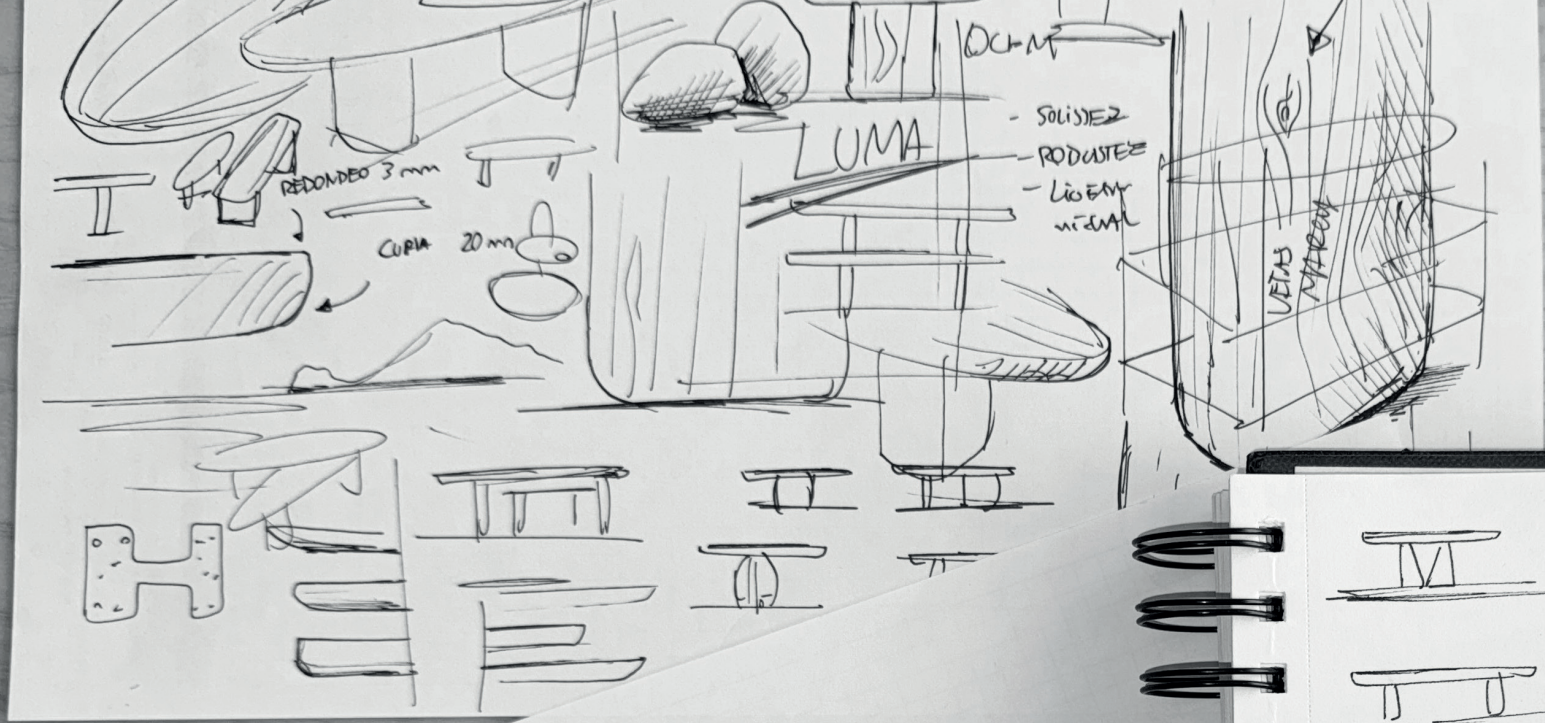

StudioTablas

Where **contemporary design** meets artisanal woodworking. We are a studio-workshop dedicated to crafting bespoke, made-to-measure furniture, where meticulous attention to detail makes every piece inherently unique.

Walnut Stain

Aged Oak

Natural Oak

Luma Coffee Table

80 CM: L1: 80 CM, L2: 29 CM, W1: 40 CM, W2: 22 CM, H: 35 CM/ 40CM.
100 CM: L1: 100 CM, L2: 47 CM, W1: 50 CM, W2: 25 CM, H: 35 CM/ 40CM.
120 CM: L1: 120 CM, L2: 65 CM, W1: 60 CM, W2: 30 CM, H: 35 CM/ 40CM/ 45CM.
140 CM: L1: 140 CM, L2: 83 CM, W1: 70 CM, W2: 35 CM, H: 40 CM/ 45CM/ 50CM.

L : 30 CM, 40 CM, 50 CM, 60 CM, 70 CM, 80 CM, 90 CM, 100 CM,
110 CM, 120 CM, 130 CM, 140 CM, 150 CM
D: 10 CM, 15 CM, 20 CM, 25 CM

Extendable Dining Tables

NORMA

100 CM: D: 100 CM, W: 62 CM, H1: 75 CM, H2: 67 CM
110 CM: D: 110 CM, W: 67 CM, H1: 75 CM, H2: 67 CM
120 CM: D: 120 CM, W: 72 CM, H1: 75 CM, H2: 67 CM
130 CM: D: 130 CM, W: 77 CM, H1: 75 CM, H2: 67 CM